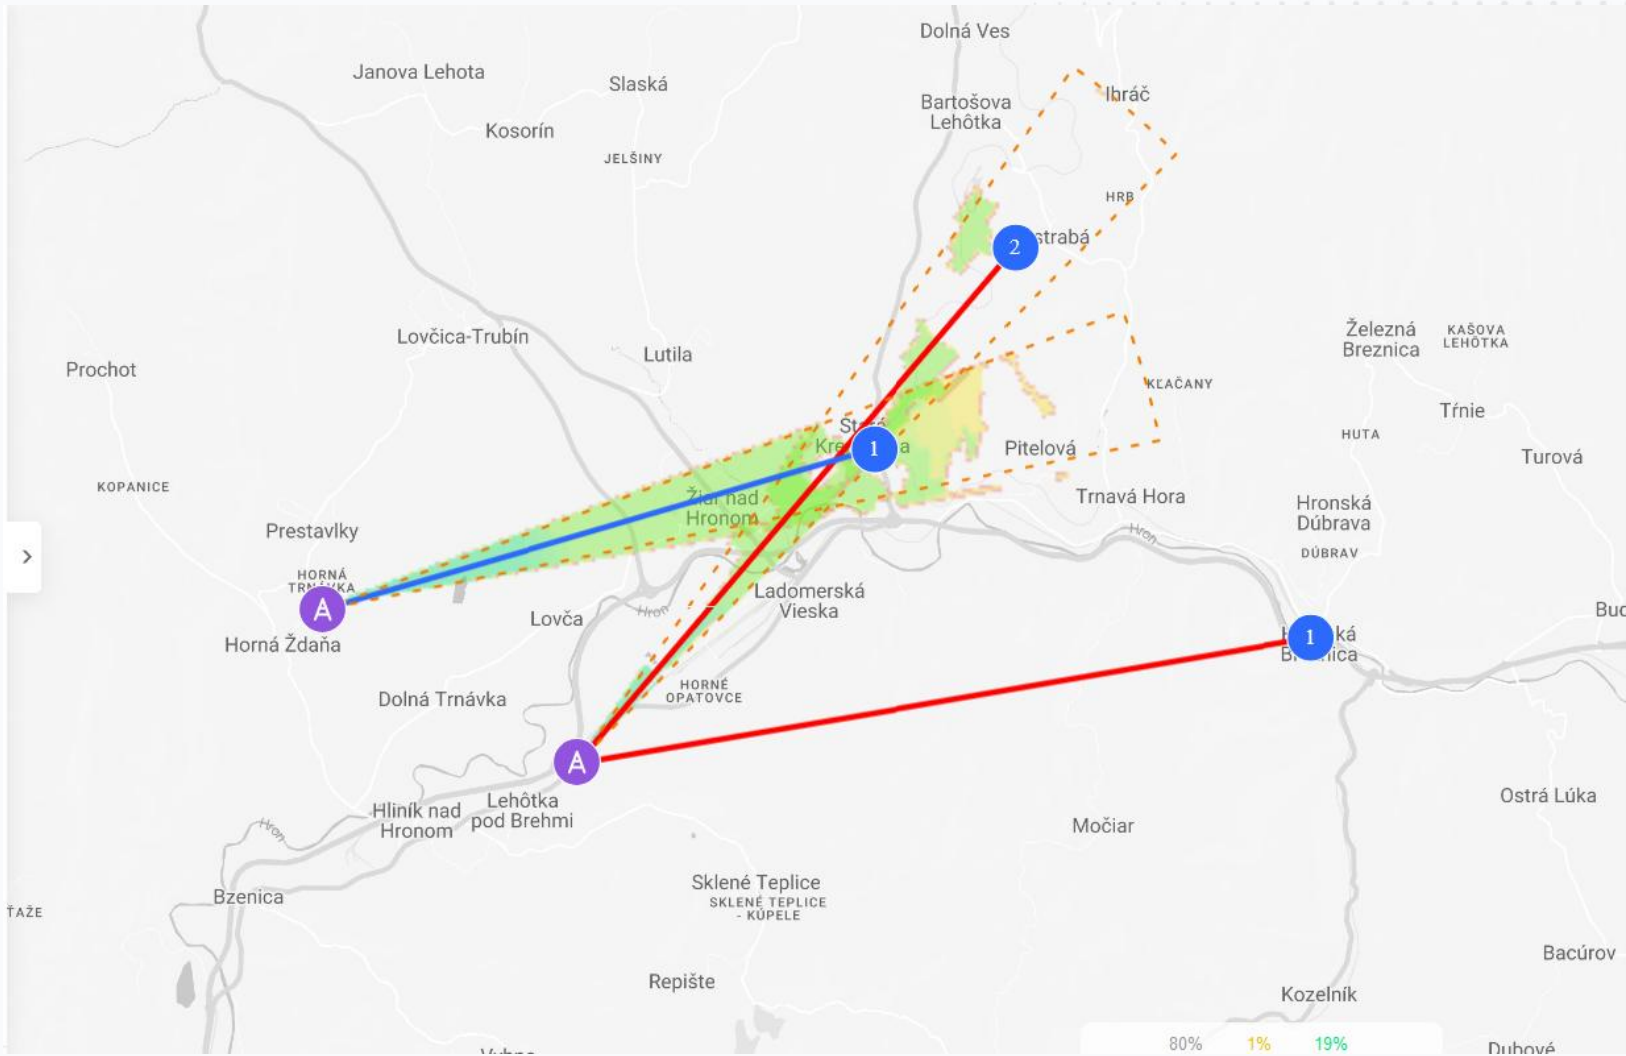

22 Cabled connected

1 Cable not connected

Dashboard PC vs. Mobilní aplikace

Obcni_urad_Lhotka ▾

Actual Topology

Select a device.

Network

- Workspace
- Devices
- Clients

11:52 ↗

📶 56

Skutečná topologie

📄 1/1 📄 2/2 🗑️ 2/2 🖨️ 1/1 | 📶 0 📄 3

🔄

🔄

📏

⌵

ⓧ

Zpětná vazba

Integrace cloudu s Google maps (PTP, PTMP, Bridge)

A RG-AirMetro460G
23.0dBi,9° 80MHz

BaseStation | 60 M

Please enter note

48.55023,18.820313

N Azimuth 40°N | Tilt 0.47°