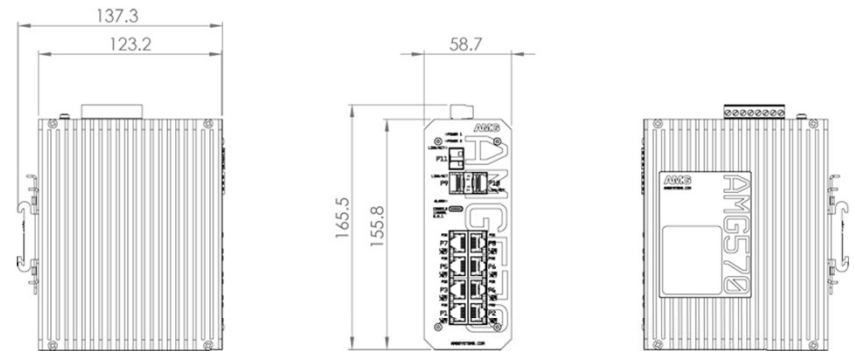

Proč AMG Systems ?

- Doživotní záruka
- Exkluzivní distribuce CZ/SK
- DXF 3D výkresy ke každému modelu
- 10G průmyslové switche
- Výzkum ale i výroba produktů ve Velké Británii
- Nejmenší AC media konvertor s 90W POE(802.3bt)